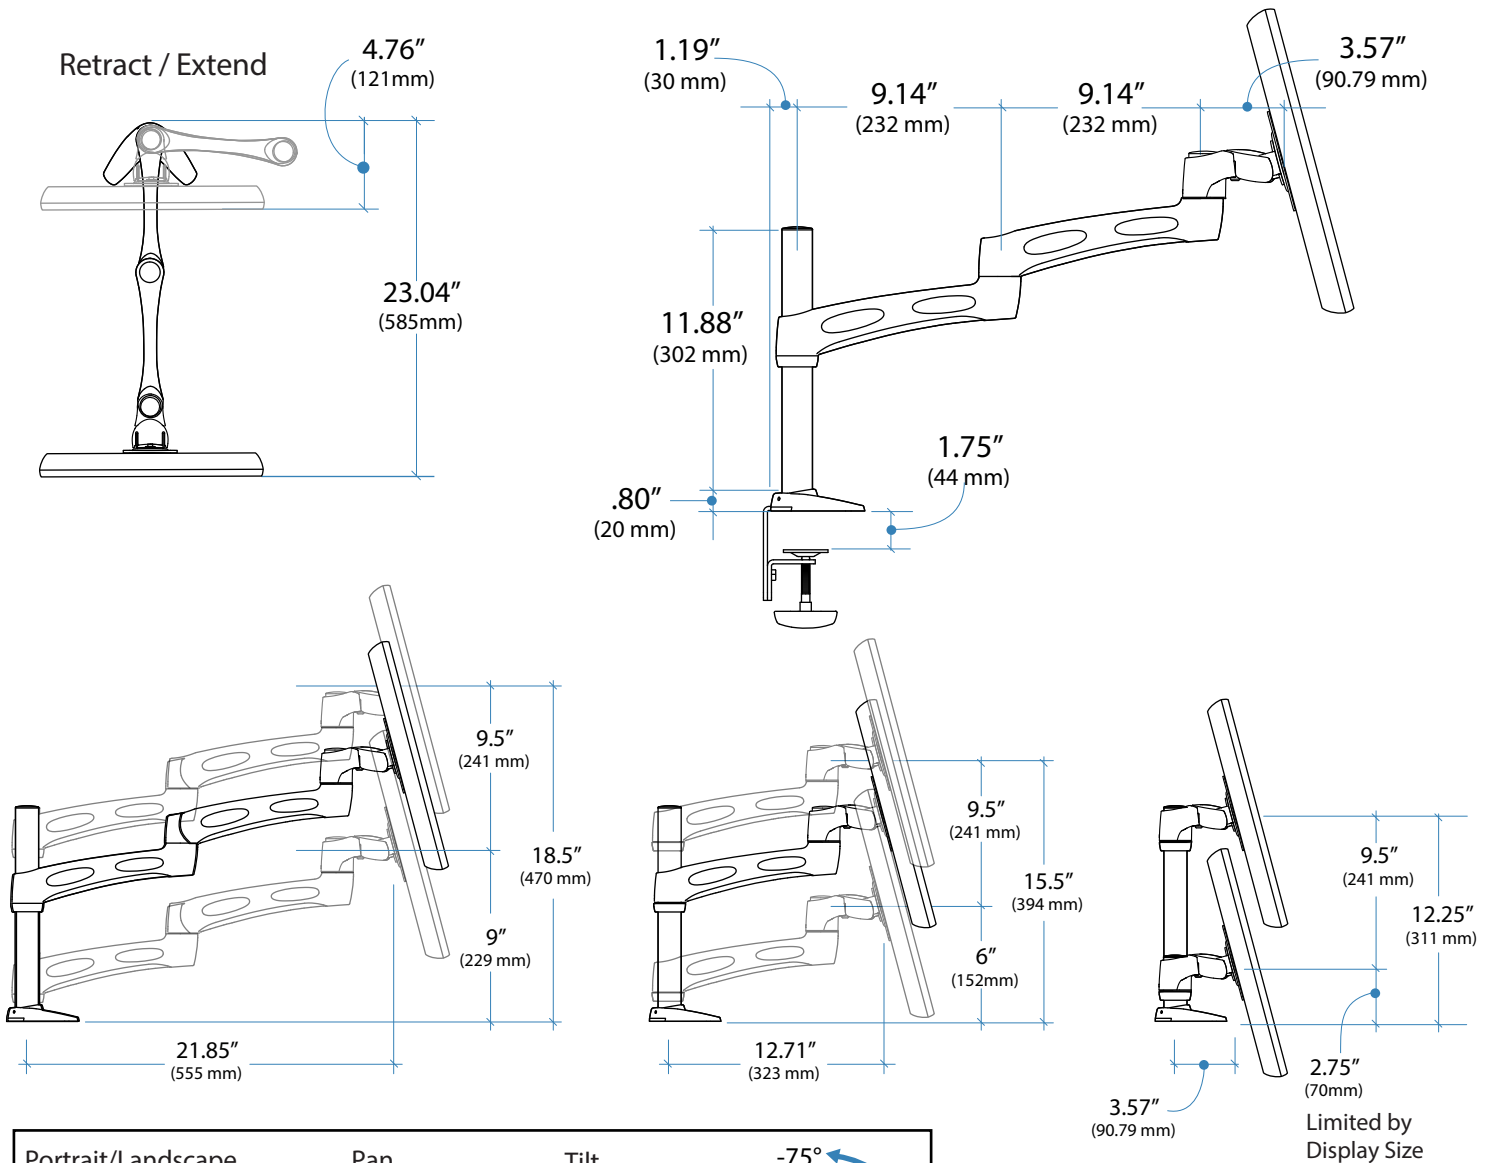

Ergotron® NF Extend

Dimensional Illustrations

Desk Mount Display Arm

Monitor depth greater than 2" (5 cm) may diminish capacity.

Maximum Display Thickness	Maximum Display Weight
2" (51 mm)	20 lbs (9.1 kg)
2-1/2" (64 mm)	17 lbs (7.7 kg)
3" (76 mm)	16 lbs (7.3 kg)
3-1/2" (90 mm)	14 lbs (6.4 kg)
4" (102 mm)	13 lbs (5.9 kg)