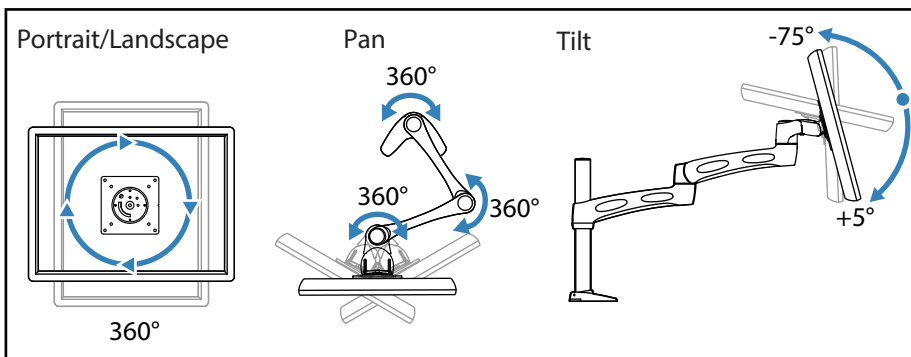

Ergotron® NF Extend

Dimensional Illustrations

Desk Mount Display Arm

Monitor depth greater than 2" (5 cm) may diminish capacity.

Maximum Display Thickness	Maximum Display Weight
2" (51 mm)	20 lbs (9.1 kg)
2-1/2" (64 mm)	17 lbs (7.7 kg)
3" (76 mm)	16 lbs (7.3 kg)
3-1/2" (90 mm)	14 lbs (6.4 kg)
4" (102 mm)	13 lbs (5.9 kg)