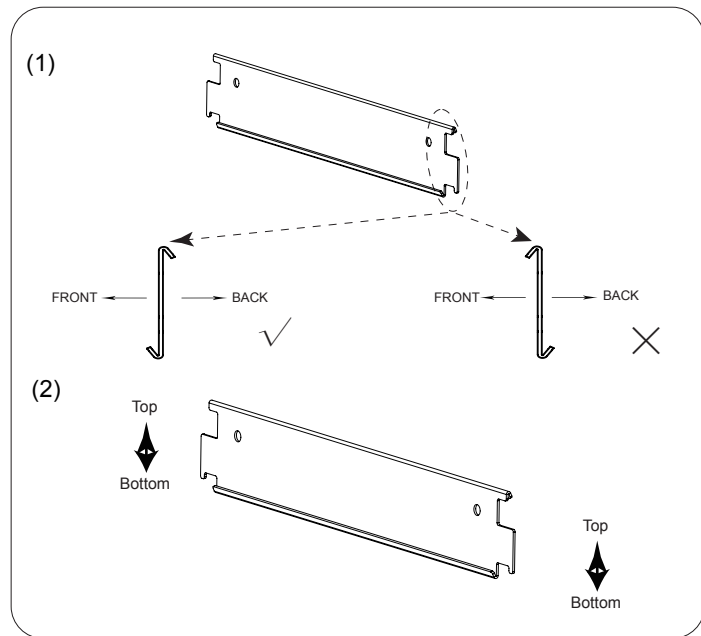

**PLEIONE**  
Mobile Pedestal File Cabinet  
Model #: PMPFC

**ASSEMBLY INSTRUCTIONS**

**EXPLODED DRAWING:**

**PARTS:**

**Tools Required For Assembly**

**Assemble Item On a Clean Flat Surface**

- Please ensure that you have all hardware before assembling.
- If parts are missing please email us with the item letter and the quantity required.

Email: [support@ergoverse.com](mailto:support@ergoverse.com)

**Enjoy your new PLEIONE Mobile Pedestal File Cabinet**

**REMARK:**

**5.** The Hanging File Bar can be positioned to accommodate either Letter or Legal size file folders.