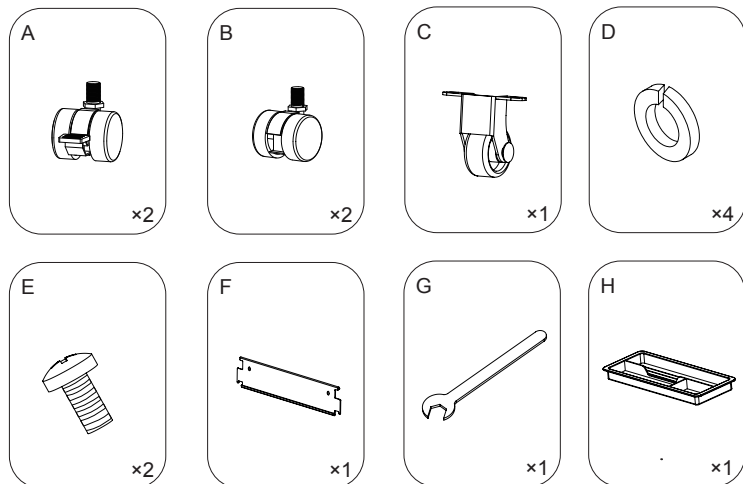

**PLEIONE**  
Mobile Pedestal File Cabinet  
Model #: PMPFC

**ASSEMBLY INSTRUCTIONS**

**EXPLODED DRAWING:**

**PARTS:**

**Tools Required For Assembly**

**Assemble Item On a Clean Flat Surface**

- Please ensure that you have all hardware before assembling.
- If parts are missing please email us with the item letter and the quantity required.

Email: [support@ergoverse.com](mailto:support@ergoverse.com)

**Enjoy your new PLEIONE Mobile Pedestal File Cabinet**

**REMARK:**

**5.** The Hanging File Bar can be positioned to accommodate either Letter or Legal size file folders.