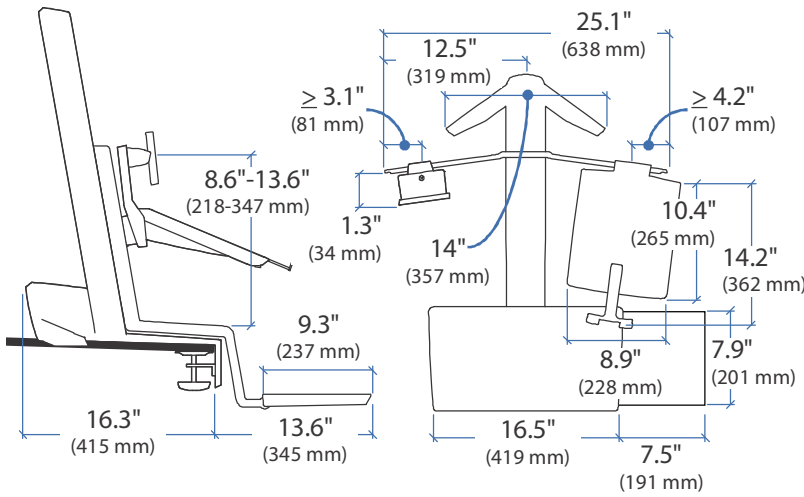

Ergotron®

Dimensional & Range of Motion Illustrations

WorkFit-S, LCD & Laptop

Weight Capacity:

Lowest Position

Highest Position

Desk Thickness:

LCD and Laptop Tray