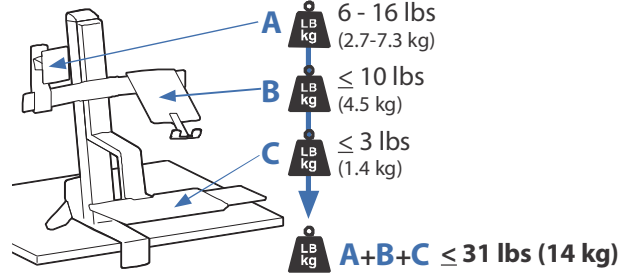

Ergotron®

Dimensional & Range of Motion Illustrations

WorkFit-S, LCD & Laptop

Weight Capacity:

Lowest Position

Highest Position

Desk Thickness:

LCD and Laptop Tray