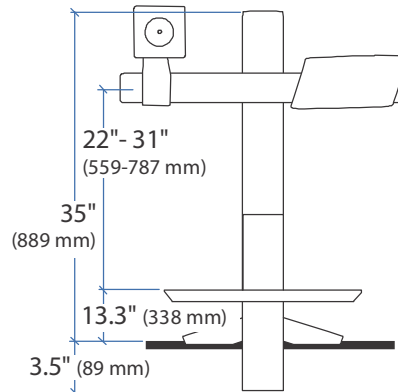

Ergotron®

Dimensional & Range of Motion Illustrations

WorkFit-S, LCD & Laptop

Weight Capacity:

Lowest Position

Highest Position

Desk Thickness:

LCD and Laptop Tray