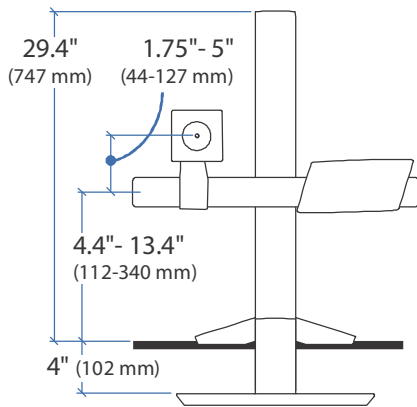

Ergotron®

Dimensional & Range of Motion Illustrations

WorkFit-S, LCD & Laptop

Weight Capacity:

Lowest Position

Highest Position

Desk Thickness:

LCD and Laptop Tray