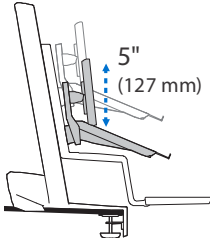

Ergotron®

Dimensional & Range of Motion Illustrations

WorkFit-S, LCD & Laptop

Weight Capacity:

Lowest Position

Highest Position

Desk Thickness:

LCD and Laptop Tray