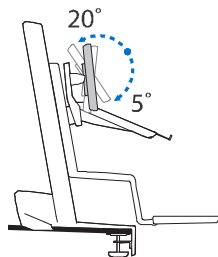

Ergotron®

Dimensional & Range of Motion Illustrations

WorkFit-S, LCD & Laptop

Weight Capacity:

Lowest Position

Highest Position

Desk Thickness:

LCD and Laptop Tray