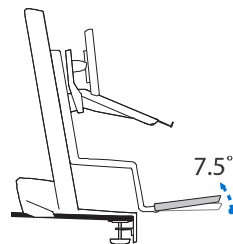

Ergotron®

Dimensional & Range of Motion Illustrations

WorkFit-S, LCD & Laptop

Weight Capacity:

Lowest Position

Highest Position

Desk Thickness:

LCD and Laptop Tray