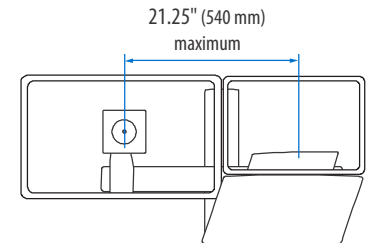

Ergotron®

Dimensional & Range of Motion Illustrations

WorkFit-S, LCD & Laptop

Weight Capacity:

Lowest Position

Highest Position

Desk Thickness:

LCD and Laptop Tray