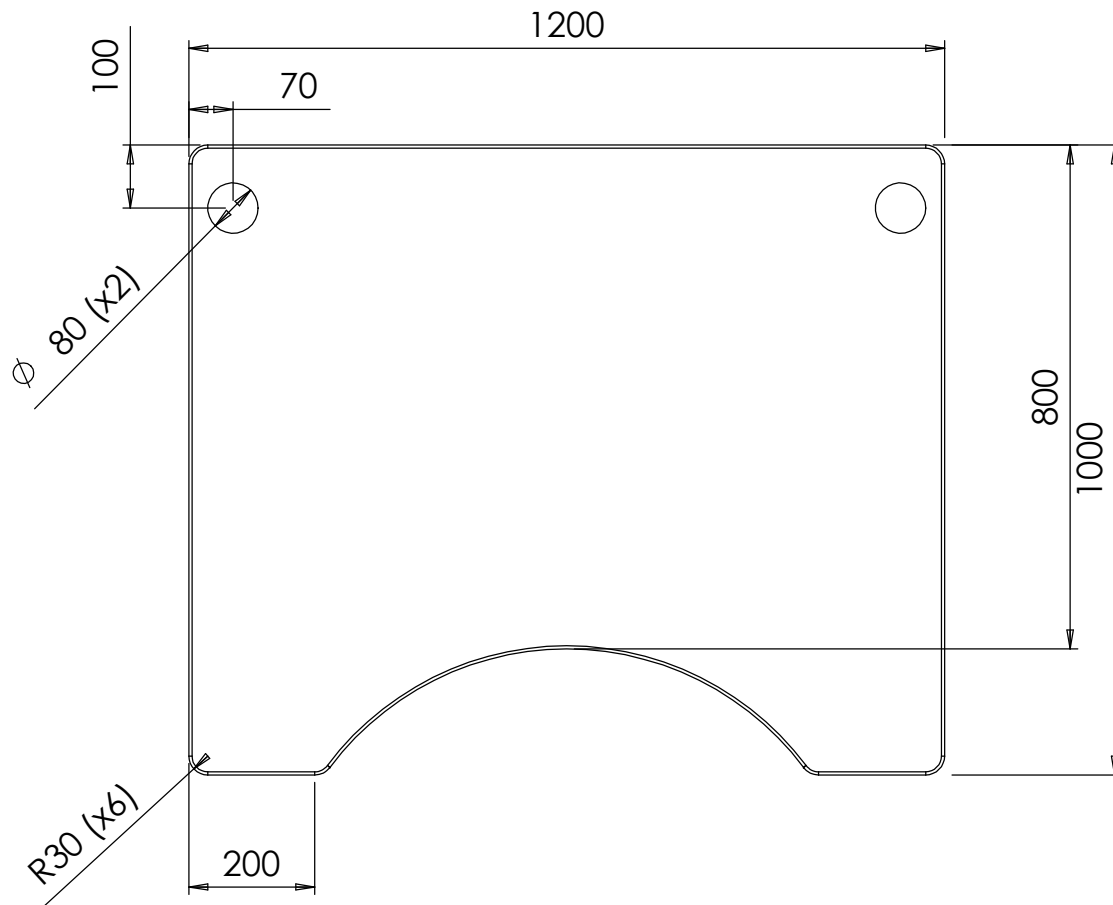

A

A

Cablevent, black (x2)  
302700

UNLESS OTHERWISE SPECIFIED  
DIMENSIONS ARE IN MM  
TOLERANCES ARE:

--  
--

MATERIAL MDF +  
veneer

FINISH Lacquered

DO NOT SCALE DRAWING

MATERIAL SPECIFICATION:

--

PROCES SPECIFICATION:

--

--

DRAWN GL CHECKED JO DATE 100602

ConSet A/S Nygade 63  
6900 Skjern  
Denmark

Tabletop, center, 1200mm