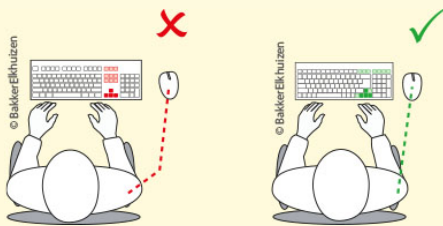

UltraBoard 960 Compact Standard

UltraBoard 960 Compact Standard

The UltraBoard 960 is a compact keyboard with a numerical keypad.

The main difference compared to a standard keyboard is the optimal layout, which makes the UltraBoard 960's design eight centimeters narrower than a "normal" keyboard!

The distance between the keys ranges from 18 to 20 mm (ISO 9241). The alphabetical section must be clearly separated from the function keys (ISO 9241). Dark letters on a clear background are easier to read (ISO 9241) and contribute to an increased productivity (Snyder, 1990). The middle row of keys cannot be elevated more than 30 mm above the surface of the desk (DIN 2137). The keyboard must be tiltable and separate from the screen (Council Directive 90/270/EEC).

A compact standard keyboard that provides the right ergonomic posture

The UltraBoard 960 Compact Standard reduces the distance to your mouse, which limits the strain on your lower arms. As an added advantage, this compact version is easier to take with you in a backpack or laptop case. This lets you work in a comfortable and ergonomically sound manner anywhere and anytime.

Compact

The main difference compared to a standard keyboard is the optimal layout, which makes the UltraBoard 960's design eight centimetres narrower than a "normal" keyboard!

Keystroke

The keys of the UltraBoard 960 offer a light keystroke thanks to the application of a scissors mechanism rather than a traditional membrane system. The result is a very comfortable tactile feedback.